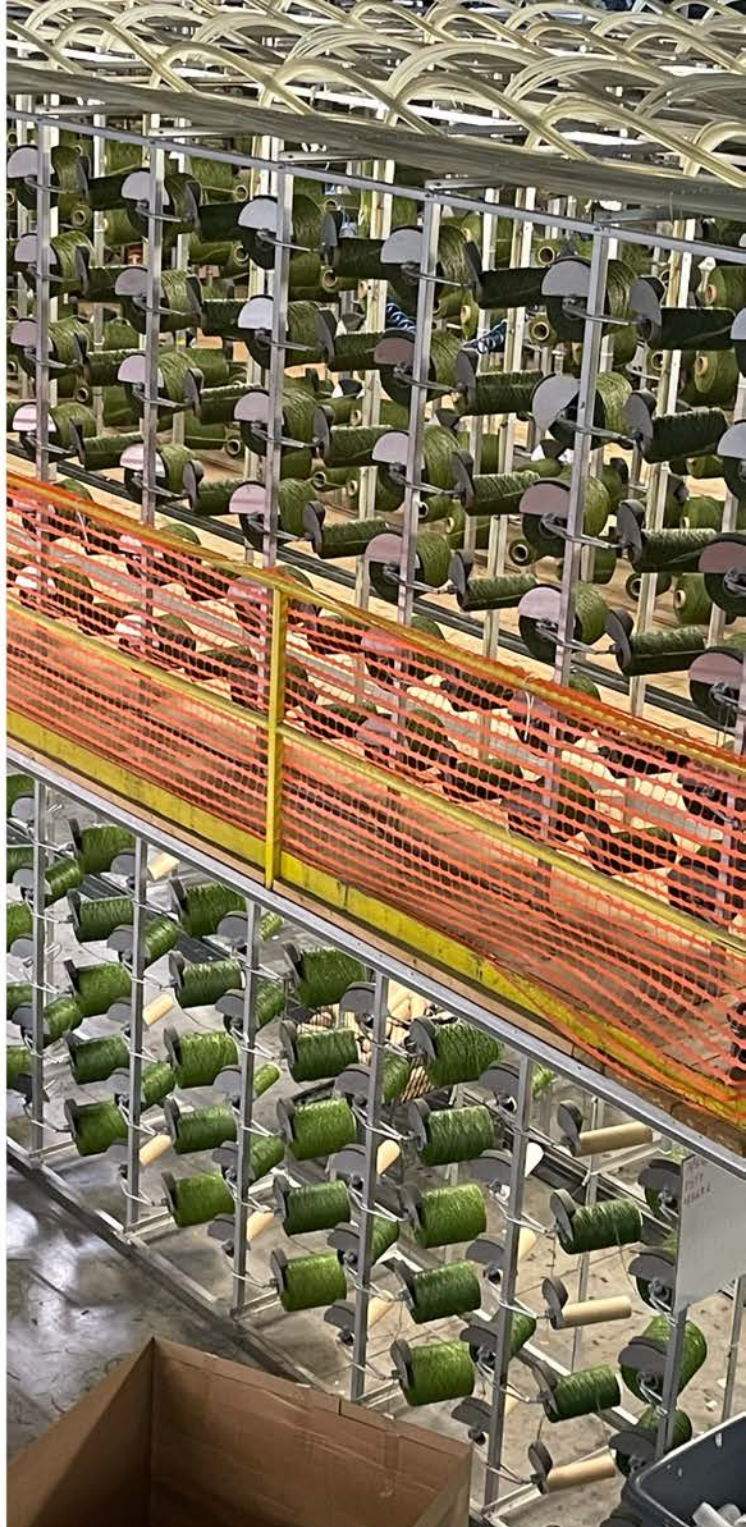

We believe that by providing a superior product, we will save you money in the long run.

Turf Tek ^{USA}
premium synthetic grass provider