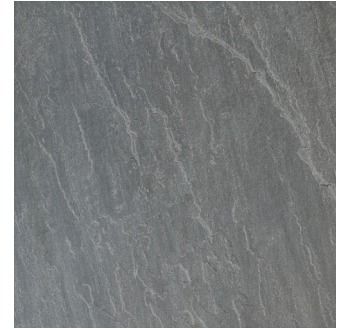

# CLEFT PORCELAIN

**Cleft Porcelain** is a curated porcelain collection inspired by the beauty of natural cleft sandstone and bluestone, featured in 20 unique faces for a natural look. This collection evokes a rustic yet sophisticated design for unlimited applications.

Blue Lake

Bluestone  
SelectBluestone  
Full Color

Glacier Black

PRODUCT	THICKNESS	SIZES
Calibrated 4-Piece Pattern	3/4 inch	11.57"x11.57", 11.57"x23.22" 23.22"x23.22", 23.22"x34.90"
Calibrated Single Size Pack	3/4 inch	11.57"x11.57" 11.57"x23.22" 23.22"x23.22" 23.22"x34.90"
Fabricated Bullnose Edge Coping	3/4 inch	11.57"x23.22"
L-Shaped Coping with 2" Return	3/4 inch	11.57"x23.22"

\* Coping shown in Bluestone Select, but available in all 4 colors