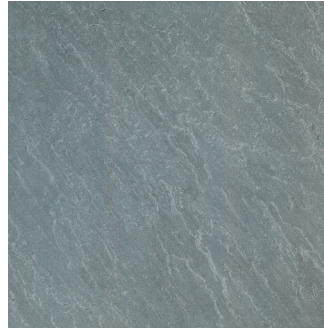

# CLEFT PORCELAIN

**Cleft Porcelain** is a curated porcelain collection inspired by the beauty of natural cleft sandstone and bluestone, featured in 20 unique faces for a natural look. This collection evokes a rustic yet sophisticated design for unlimited applications.

Blue Lake

Bluestone  
SelectBluestone  
Full Color

Glacier Black

PRODUCT	THICKNESS	SIZES
Calibrated 4-Piece Pattern	3/4 inch	11.57"x11.57", 11.57"x23.22" 23.22"x23.22", 23.22"x34.90"
Calibrated Single Size Pack	3/4 inch	11.57"x11.57" 11.57"x23.22" 23.22"x23.22" 23.22"x34.90"
Fabricated Bullnose Edge Coping	3/4 inch	11.57"x23.22"
L-Shaped Coping with 2" Return	3/4 inch	11.57"x23.22"

\* Coping shown in Bluestone Select, but available in all 4 colors