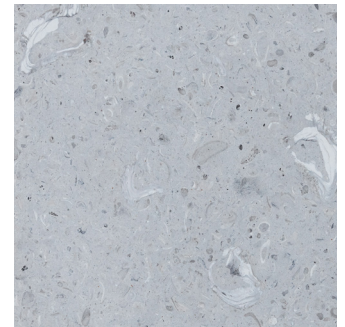

## OLD WORLD TABBY OYSTER PORCELAIN

**Old World Tabby Oyster Porcelain** combines natural shell products with modern technology to create a beautiful, unique product. Available in pavers, and tile with grip or matte finish, this product can be used for indoor and outdoor applications.

Oyster White Paver

Rectified Edges

Oyster White Tile

Grip or Matte Finish

Oyster Sand Paver

Rectified Edges

Oyster Grey Paver

Rectified Edges

PRODUCT	THICKNESS	SIZES
Paver: Calibrated Single Size Pack (Rectified edges)	$\frac{3}{4}$ inch	12"x24" 24"x24" 24"x36" *
Tile: Calibrated Single Size Pack * (Rectified edges, grip or matte finish)	$\frac{3}{8}$ inch	12"x24" * 24"x24" * 24"x48" *
Fabricated Bullnose Edge Coping	$\frac{3}{4}$ inch	12"x24"
L-Shaped Coping with 2" Return	$\frac{3}{4}$ inch	12"x24"