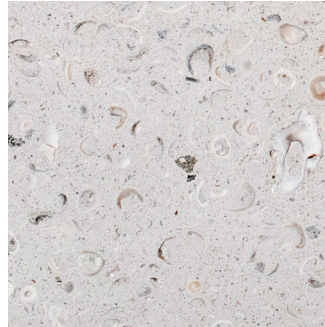

## OLD WORLD TABBY OYSTER PORCELAIN

**Old World Tabby Oyster Porcelain** combines natural shell products with modern technology to create a beautiful, unique product. Available in pavers, and tile with grip or matte finish, this product can be used for indoor and outdoor applications.

Oyster White Paver

Rectified Edges

Oyster White Tile

Grip or Matte Finish

Oyster Sand Paver

Rectified Edges

Oyster Grey Paver

Rectified Edges

PRODUCT	THICKNESS	SIZES
Paver: Calibrated Single Size Pack (Rectified edges)	$\frac{3}{4}$ inch	12"x24" 24"x24" 24"x36" *
Tile: Calibrated Single Size Pack * (Rectified edges, grip or matte finish)	$\frac{3}{8}$ inch	12"x24" * 24"x24" * 24"x48" *
Fabricated Bullnose Edge Coping	$\frac{3}{4}$ inch	12"x24"
L-Shaped Coping with 2" Return	$\frac{3}{4}$ inch	12"x24"

\* All tile sizes and 24"x36" paver available in Oyster White only.

\* Coping shown in Oyster White, but available in all 3 colors