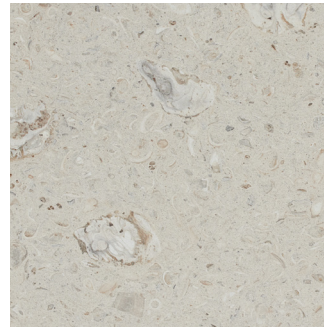

## OLD WORLD TABBY OYSTER PORCELAIN

**Old World Tabby Oyster Porcelain** combines natural shell products with modern technology to create a beautiful, unique product. Available in pavers, and tile with grip or matte finish, this product can be used for indoor and outdoor applications.

Oyster White Paver

Rectified Edges

Oyster White Tile

Grip or Matte Finish

Oyster Sand Paver

Rectified Edges

Oyster Grey Paver

Rectified Edges

\* All tile sizes and 24"x36" paver available in Oyster White only.

\* Coping shown in Oyster White, but available in all 3 colors