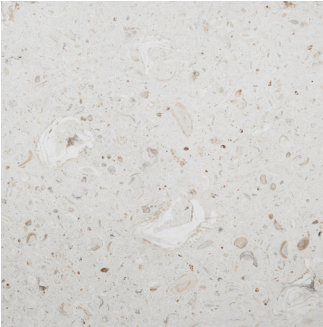

## OLD WORLD TABBY OYSTER PORCELAIN

**Old World Tabby Oyster Porcelain** combines natural shell products with modern technology to create a beautiful, unique product. Available in pavers, and tile with grip or matte finish, this product can be used for indoor and outdoor applications.

Oyster White Paver

Rectified Edges

Oyster White Tile

Grip or Matte Finish

Oyster Sand Paver

Rectified Edges

Oyster Grey Paver

Rectified Edges

\* All tile sizes and 24"x36" paver available in Oyster White only.

\* Coping shown in Oyster White, but available in all 3 colors